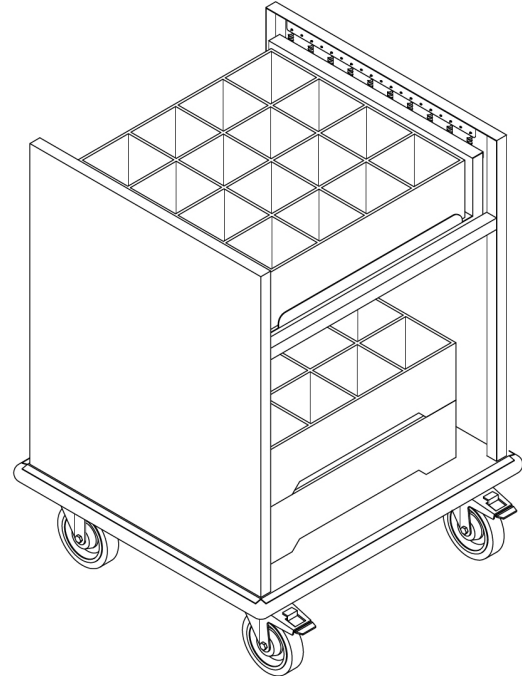

**MOBILE TRAY AND RACK DISPENSER** **M-TRD-O**

**SPECIFICATIONS:**

- Stainless steel 304 # 4, 18 ga on all exterior surfaces
- Spring bank mechanism
- Wrap around bumper
- 5"Ø all swivel, non-marking casters with brakes on two
- Open cabinet for empty racks storage on two sides

**APPLICATIONS:**

- Cafeterias
- Serving line
- Tray make up system
- Back up storage

**OVERALL HEIGHT IS : 35.375" / 899mm.**  
**WIDTH AND DEPTH DIMENSIONS INCLUDE BUMPER**  
**OTHER SIZES AVAILABLE UPON REQUEST**

MODEL NUMBER	M-TRD-RS 1020	M-TRD-RS 1216	M-TRD-RS 1219	M-TRD-RS 1418	M-TRD-RS 1321	M-TRD-RS 1520	M-TRD-RS 1620	M-TRD-RS 1622	M-TRD-RS 2020	M-TRD-RS 1826
<b>TRAY AND RACK SIZE</b> Inch / mm	10" x 20" 254 x 508mm	12" x 16" 305 x 406mm	12" x 19" 305 x 483mm	14" x 18" 356 x 457mm	13" x 21" 330 x 534mm	15" x 20" 381 x 508mm	16" x 20" 407 x 508mm	16" x 22" 407 x 559mm	20" x 20" 508 x 508mm	18" x 26" 457 x 660mm
<b>OVERALL WIDTH</b> Inch / mm	16.50" 419mm	18.50" 470mm	18.50" 470mm	20.50" 521mm	19.50" 495mm	21.50" 546mm	22.50" 572mm	22.50" 572mm	26.50" 673mm	24.50" 622mm
<b>OVERALL DEPTH</b> Inch / mm	25.00" 635mm	21.00" 533mm	24.00" 610mm	23.00" 584mm	26.00" 660mm	25.00" 635mm	25.00" 635mm	27.00" 686mm	25.00" 635mm	31.00" 787mm
<b>SHIPPING WEIGHT</b> Lbs. / Kg	105 Lbs. 47.7 Kg	105 Lbs. 47.7 Kg	110 Lbs. 50 Kg	110 Lbs. 50 Kg	115 Lbs. 52.2 Kg	115 Lbs. 52.2 Kg	115 Lbs. 52.2 Kg	120 Lbs. 54.5 Kg	125 Lbs. 56.8 Kg	125 Lbs. 56.8 Kg