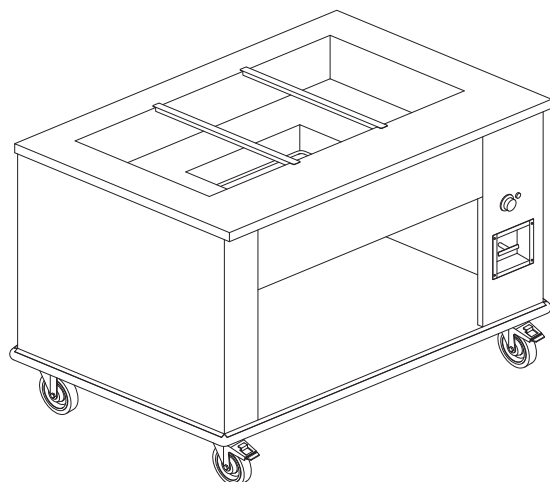

MOBILE STEAM TABLE

MST

ECONOMIC: MST-E

STANDARD (WITH A RECESSED WOOD CUTTING BOARD): MST-S

STANDARD MODEL WITHOUT A CUTTING BOARD: MST-W

MOBILE STEAM TABLE **MST**

SPECIFICATIONS:

Stainless steel 304-#4 finish on all exposed surfaces.
 Well is controlled by a variable heat thermostat with a "THERMOSTAT ON" pilot light.
 Well have a drain and a drain valve
 Open base for storage.
 5" all swivel, heavy duty, non-marking casters, 2 with brakes as standard.
 Wrap-around bumper.
 Approved power supply cord.
 CSA approved.
 208 volts or 240 volts available