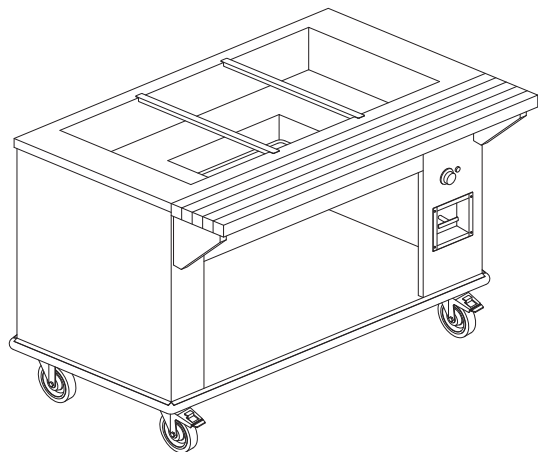

MOBILE STEAM TABLE

MST

ECONOMIC: MST-E

STANDARD (WITH A RECESSED WOOD CUTTING BOARD): MST-S

STANDARD MODEL WITHOUT A CUTTING BOARD: MST-W

MOBILE STEAM TABLE **MST**

SPECIFICATIONS:

Stainless steel 304-#4 finish on all exposed surfaces.
 Well is controlled by a variable heat thermostat with a "THERMOSTAT ON" pilot light.
 Well have a drain and a drain valve
 Open base for storage.
 5" all swivel, heavy duty, non-marking casters, 2 with brakes as standard.
 Wrap-around bumper.
 Approved power supply cord.
 CSA approved.
 208 volts or 240 volts available