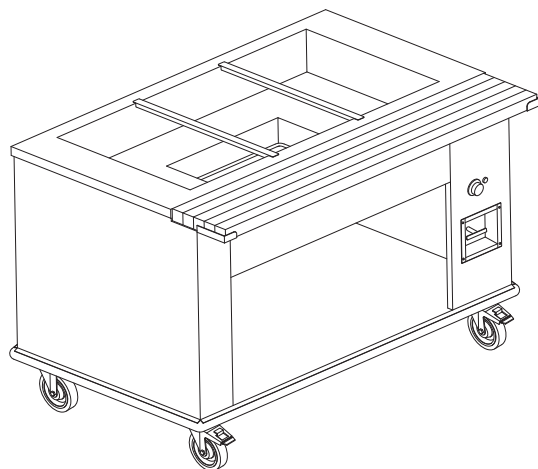

MOBILE STEAM TABLE

MST

ECONOMIC: MST-E

STANDARD (WITH A RECESSED WOOD CUTTING BOARD): MST-S

STANDARD MODEL WITHOUT A CUTTING BOARD: MST-W

MOBILE STEAM TABLE **MST**

SPECIFICATIONS:

Stainless steel 304-#4 finish on all exposed surfaces.
 Well is controlled by a variable heat thermostat with a "THERMOSTAT ON" pilot light.
 Well have a drain and a drain valve
 Open base for storage.
 5" all swivel, heavy duty, non-marking casters, 2 with brakes as standard.
 Wrap-around bumper.
 Approved power supply cord.
 CSA approved.
 208 volts or 240 volts available