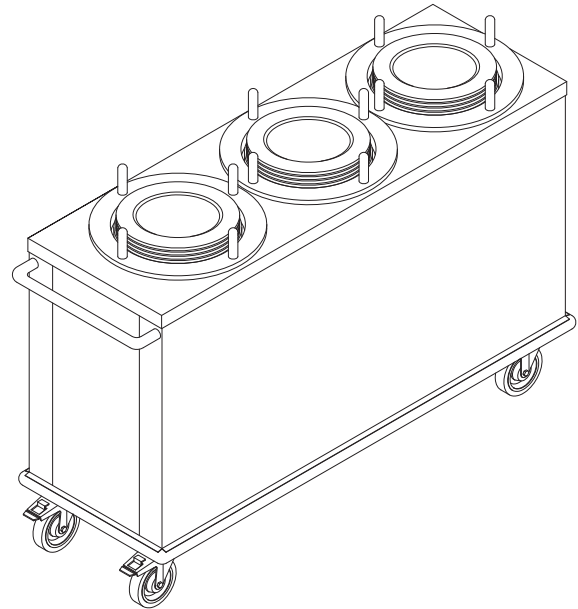

MOBILE DISH DISPENSER UNHEATED 3MDD

OPTIONAL EQUIPMENT:

Tube covers for tube dispensers (see model series CTD)

HEIGHT TO UNIT TOP IS: 34.13" / 867 MM
 OTHER SIZES AVAILABLE UPON REQUEST
 WIDTH AND DEPTH DIMENSIONS INCLUDE BUMPER
 FOR MORE INFORMATIONS ON TUBE DISPENSERS
 SEE MODEL SERIES RTD AND RTD-A

MODEL NUMBER	ROUND TUBE DISPENSER MODEL	OVERALL UNIT WIDTH Inch / mm	OVERALL UNIT DEPTH Inch / mm	SHIPPING WEIGHT APP. Lbs. / Kg
3MDD-1739	RTD-4.50	17.00" / 432 mm	39.00" / 991 mm	108 Lbs. / 49 Kg
	RTD-5.00			
	RTD-5.50			
	RTD-6.00			
	RTD-6.50			
	RTD-7.00			
	RTD-7.50			
	RTD-A1			
3MDD-1748	RTD-8.00	17.00" / 432 mm	48.00" / 1220mm	131 Lbs. / 59.5 Kg
	RTD-8.50			
	RTD-9.00			
	RTD-9.50			
	RTD-10.00			
	RTD-10.50			
3MDD-1954	RTD-A2	19.00" / 483 mm	54.00" / 1372 mm	155 Lbs. / 70.4 Kg
	RTD-11.00			
	RTD-11.50			
	RTD-12.00			
	RTD-12.50			
	RTD-A3			