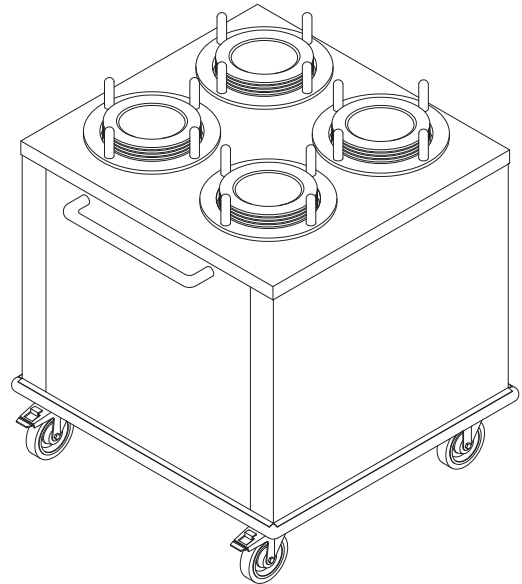

**MOBILE DISH DISPENSER UNHEATED** **4MDD**

**OPTIONAL EQUIPMENT:**

Tube covers for tube dispensers ( see model series CTD )

**HEIGHT TO UNIT TOP IS: 34.13" / 867 MM**  
**OTHER SIZES AVAILABLE UPON REQUEST**  
**WIDTH AND DEPTH DIMENSIONS INCLUDE BUMPER**  
**FOR MORE INFORMATIONS ON TUBE DISPENSERS**  
**SEE MODEL SERIES RTD AND RTD-A**

MODEL NUMBER	ROUND TUBE DISPENSER MODEL	OVERALL UNIT WIDTH Inch / mm	OVERALL UNIT DEPTH Inch / mm	SHIPPING WEIGHT APP. Lbs. / Kg
4MDD-2727	RTD-4.50	27.00" / 686 mm	27.00" / 686 mm	129 Lbs. / 58.6 Kg
	RTD-5.00			
	RTD-5.50			
	RTD-6.00			
	RTD-6.50			
	RTD-7.00			
	RTD-7.50			
	RTD-A1			
4MDD-3232	RTD 8.00	32.00" / 813 mm	32.00" / 813 mm	164 Lbs. / 74.5 Kg
	RTD-8.50			
	RTD-9.00			
	RTD-9.50			
	RTD-10.00			
	RTD-10.50			
	RTD-A2			
4MDD-3636	RTD-11.00	36.00" / 915 mm	36.00" / 915 mm	188 Lbs. / 85.5 Kg
	RTD-11.50			
	RTD-12.00			
	RTD-12.50			
	RTD-A3			